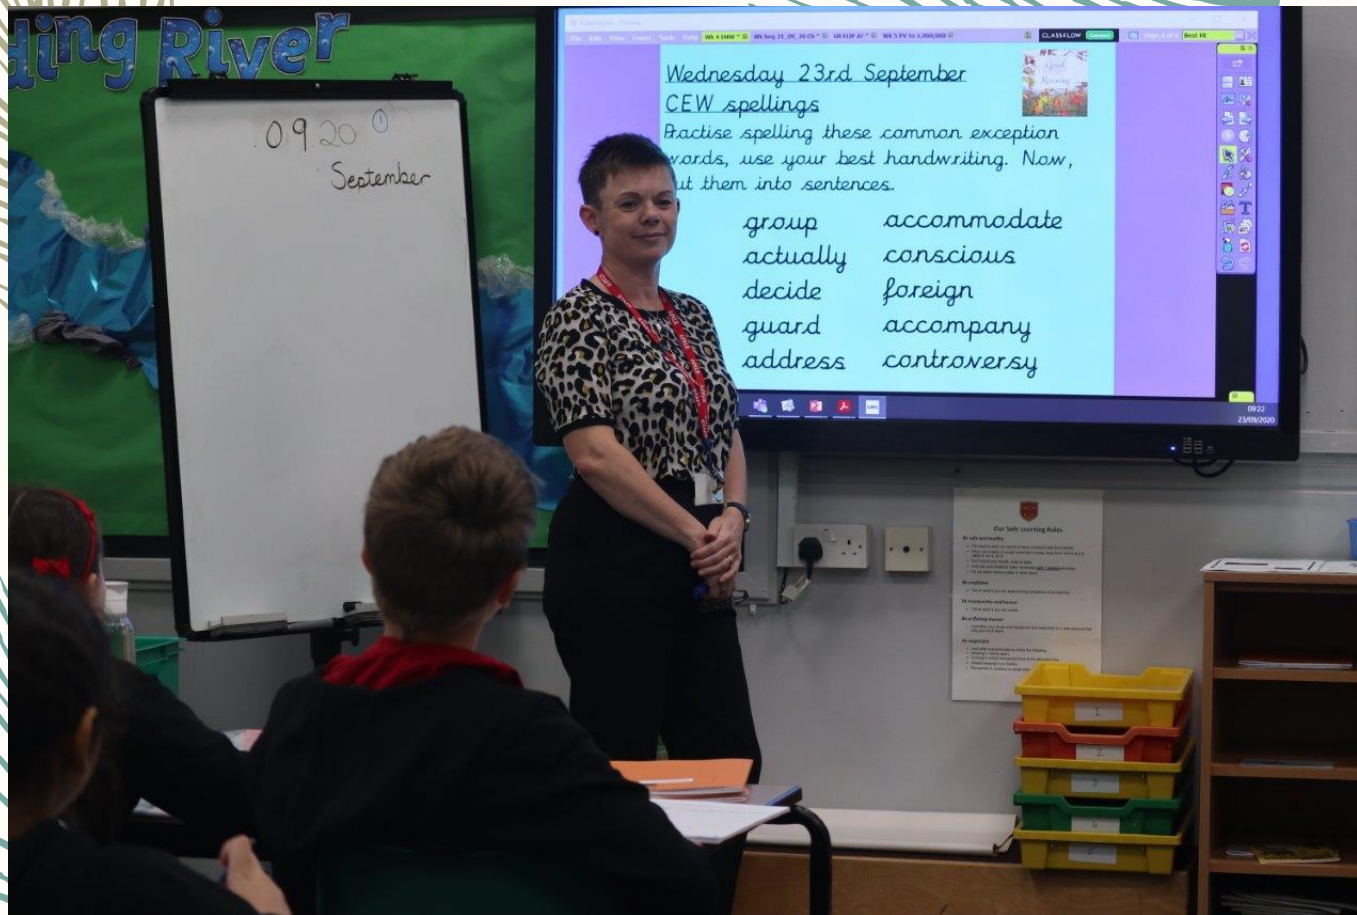

Year Five

Mrs Norris & Mrs Bhogal